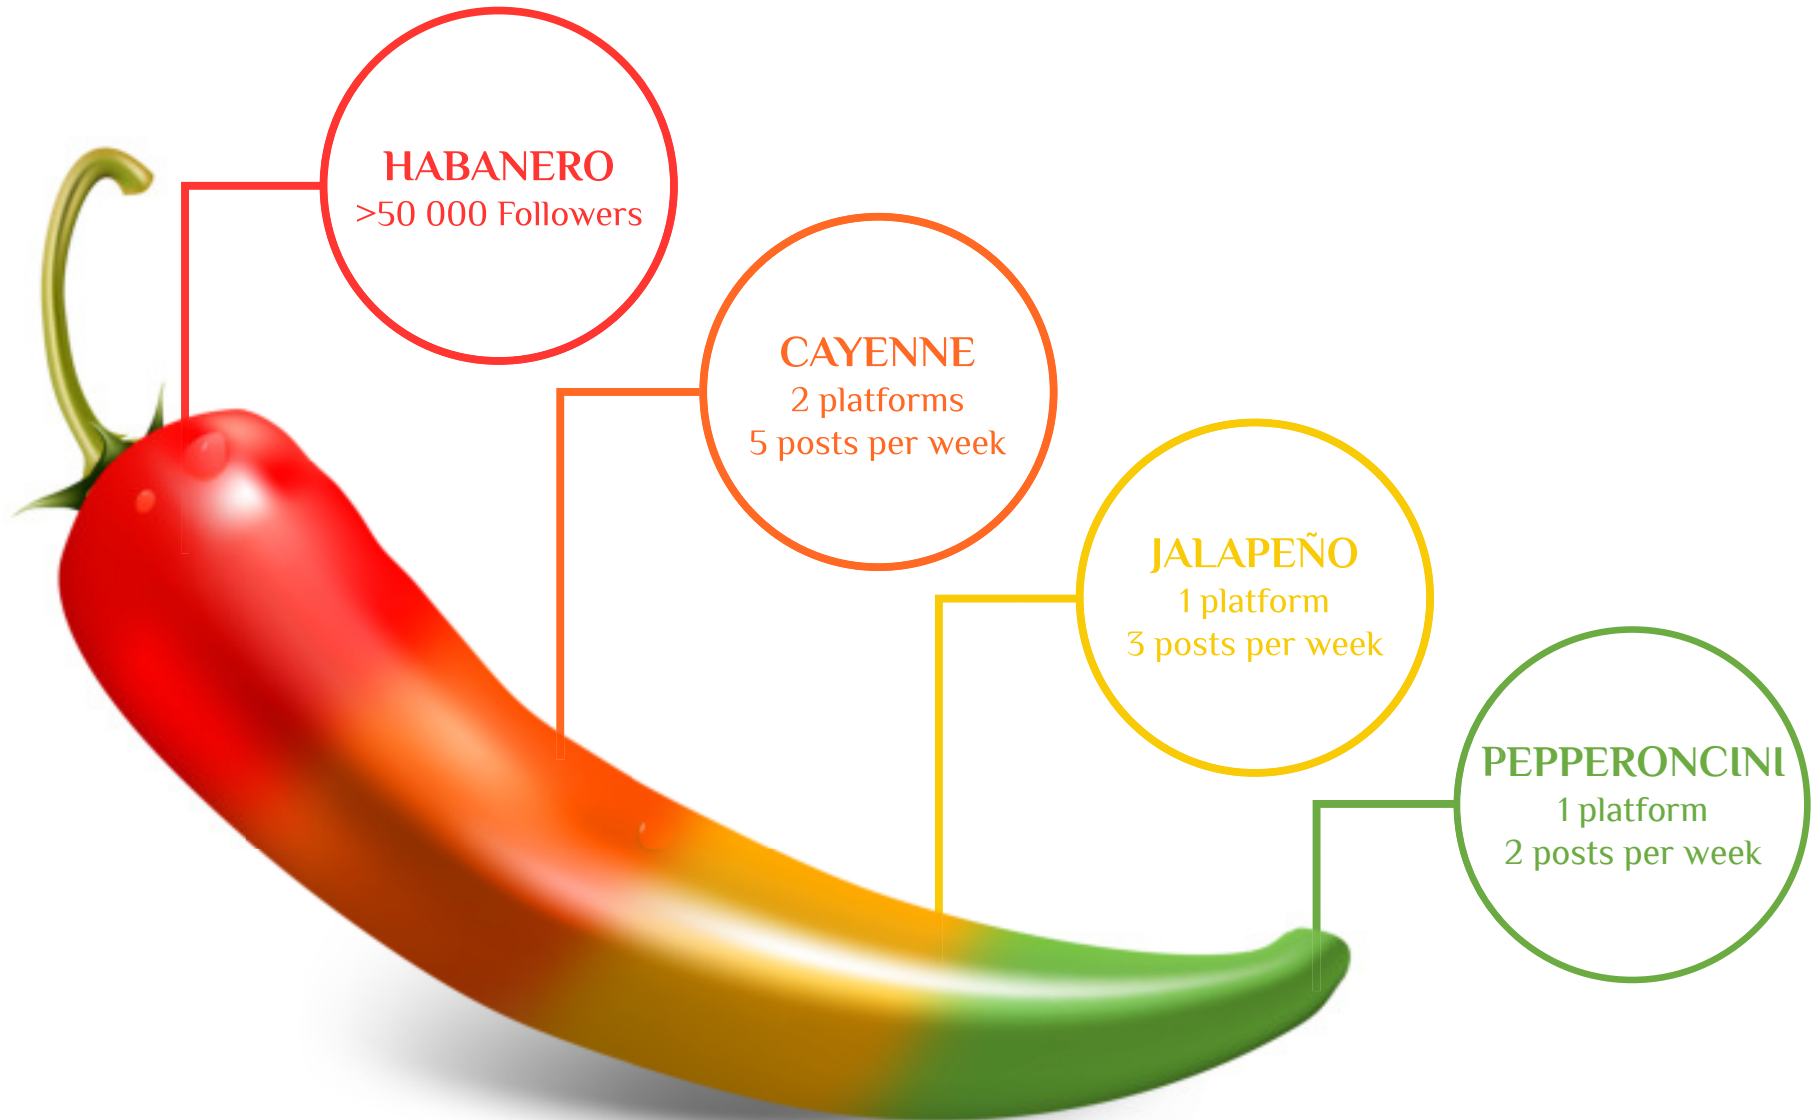

SOCIAL MEDIA PACKAGES

As with chillies, we offer a variety of packages differing in size and potency.